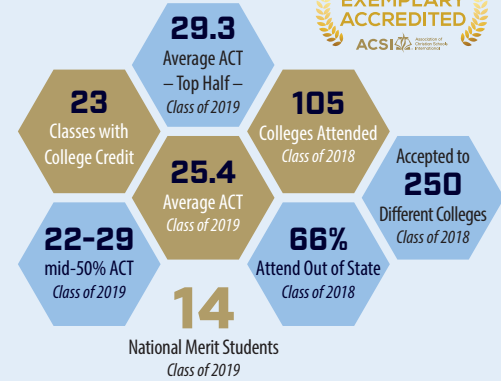

Valor does not compute class rank for its students.

VALOR SERVICE

30,953
SERVICE HOURS
2017-2018

13
DESTINATION COUNTRIES

NATIONAL MERIT PERFORMANCE

Class	Finalist	Semi	Commended
2019	In Process	In Process	14
2018	2	0	14
2017	2	0	5
2016	7	2	5
2015	3	0	3

CLASS OF 2018

49

GRADUATES COMMITTED
TO PLAY COLLEGIATE SPORTS

16
different sports

24
states

15
playing at the Division I level

3

VARSITY TEAMS WON
STATE CHAMPIONSHIPS