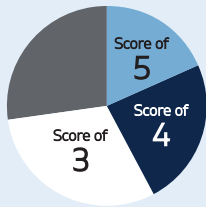

112
AP SCHOLARS
73%
Overall Pass Rate
Score of 20 Subject Areas

AP TEST PERFORMANCE - 2018

Number of students taking exams:	357
Total number of exams:	648
Number of scores 3 or above:	473
AP Scholars:	45
AP Scholars with Honors:	29
AP Scholars with Distinction:	38
National AP Scholars:	5

GRADING SCALE

Letter Grade	Numeric Grade	Unweighted GPA	Weighted GPA (Honors)	Weighted GPA (AP, College Dual Credit)
A	93-100	4.0	4.5	5.0
A-	90-92	3.7	4.2	4.7
B+	87-89	3.3	3.8	4.3
B	83-86	3.0	3.5	4.0
B-	80-82	2.7	3.2	3.7
C+	77-79	2.3	2.8	3.3
C	73-76	2.0	2.5	3.0
C-	70-72	1.7	2.2	2.7
D+	67-69	1.3	1.3	1.3
D	63-66	1.0	1.0	1.0
D-	60-62	0.7	0.7	0.7
F	59 and below	0.0	0.0	0.0

Valor does not compute class rank for its students.